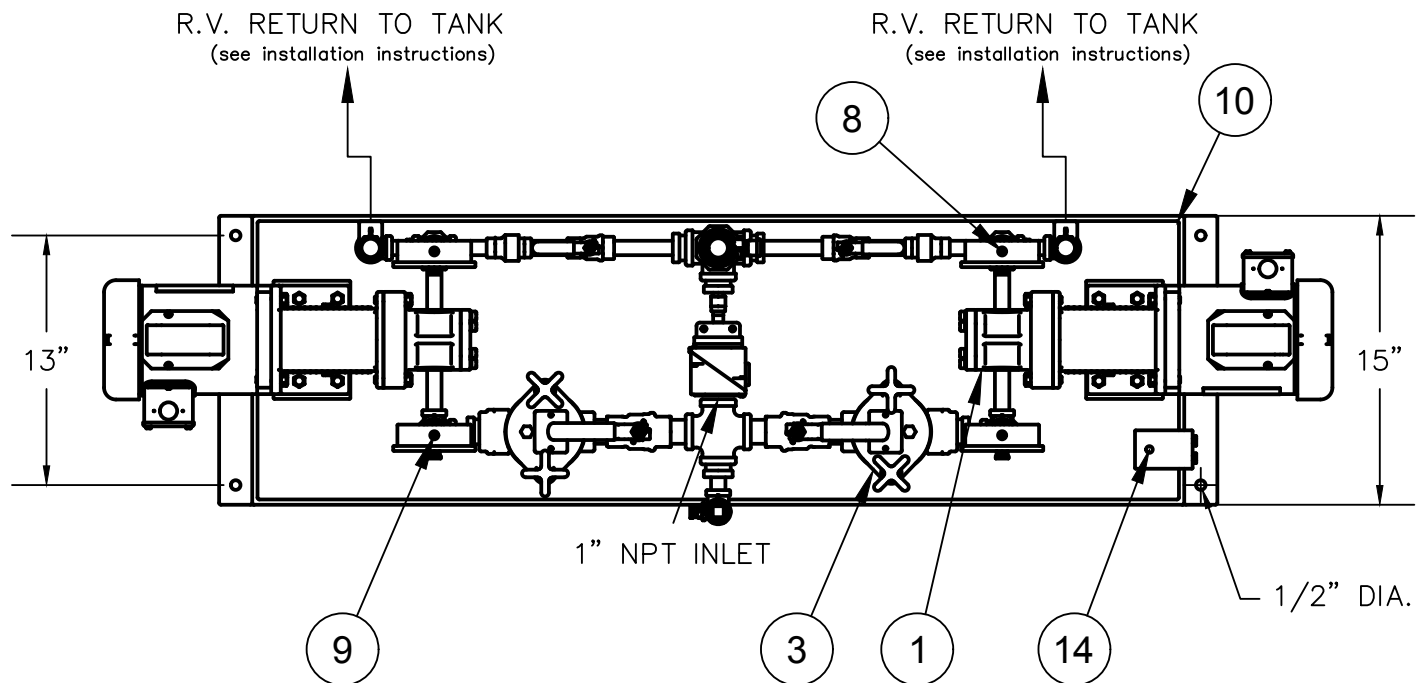

ALBANY PUMP CO. LTD.

DRWN. SMB

420 HARRY WALKER PARKWAY
NEWMARKET, ONT. CANADA L3Y 8P5

SCALE 1:10

DUPLX FUEL OIL UNIT

CHK'D

DUPO3-SBS-A

This drawing and the information depicted therein is the property of Albany Pump Co. Ltd. Copies are issued in strict confidence and shall not be reproduced, copied or used as the basis for the manufacture or sale of products without prior written permission of Albany Pump Co.

ALBANY PUMP CO. LTD.	
DRWN. SMB	420 HARRY WALKER PARKWAY NEWMARKET, ONT. CANADA L3Y 8P5
SCALE 1:10	DUPLIX FUEL OIL UNIT
CHK'D	DUPO3-SBS-A

This drawing and the information depicted therein is the property of Albany Pump Co. Ltd. Copies are issued in strict confidence and shall not be reproduced, copied or used as the basis for the manufacture or sale of products without prior written permission of Albany Pump Co.