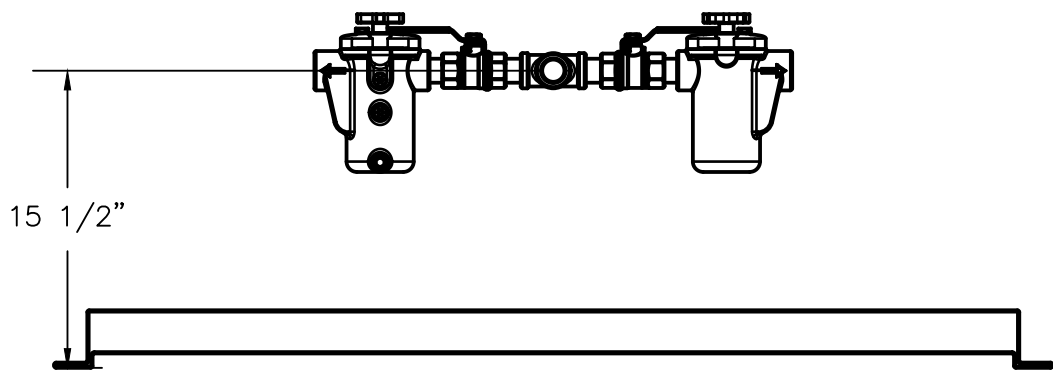

ALBANY PUMP CO. LTD.

DRWN. SMB

420 HARRY WALKER PARKWAY
NEWMARKET, ONT. CANADA L3Y 8P5

SCALE 1:10

DUPLX FUEL OIL UNIT

CHK'D

DUPO3-SBS-A

This drawing and the information depicted therein is the property of Albany Pump Co. Ltd. Copies are issued in strict confidence and shall not be reproduced, copied or used as the basis for the manufacture or sale of products without prior written permission of Albany Pump Co.

ALBANY PUMP CO. LTD.	
DRWN. SMB	420 HARRY WALKER PARKWAY NEWMARKET, ONT. CANADA L3Y 8P5
SCALE 1:10	DUPLIX FUEL OIL UNIT
CHK'D	DUPO3-SBS-A

This drawing and the information depicted therein is the property of Albany Pump Co. Ltd. Copies are issued in strict confidence and shall not be reproduced, copied or used as the basis for the manufacture or sale of products without prior written permission of Albany Pump Co.