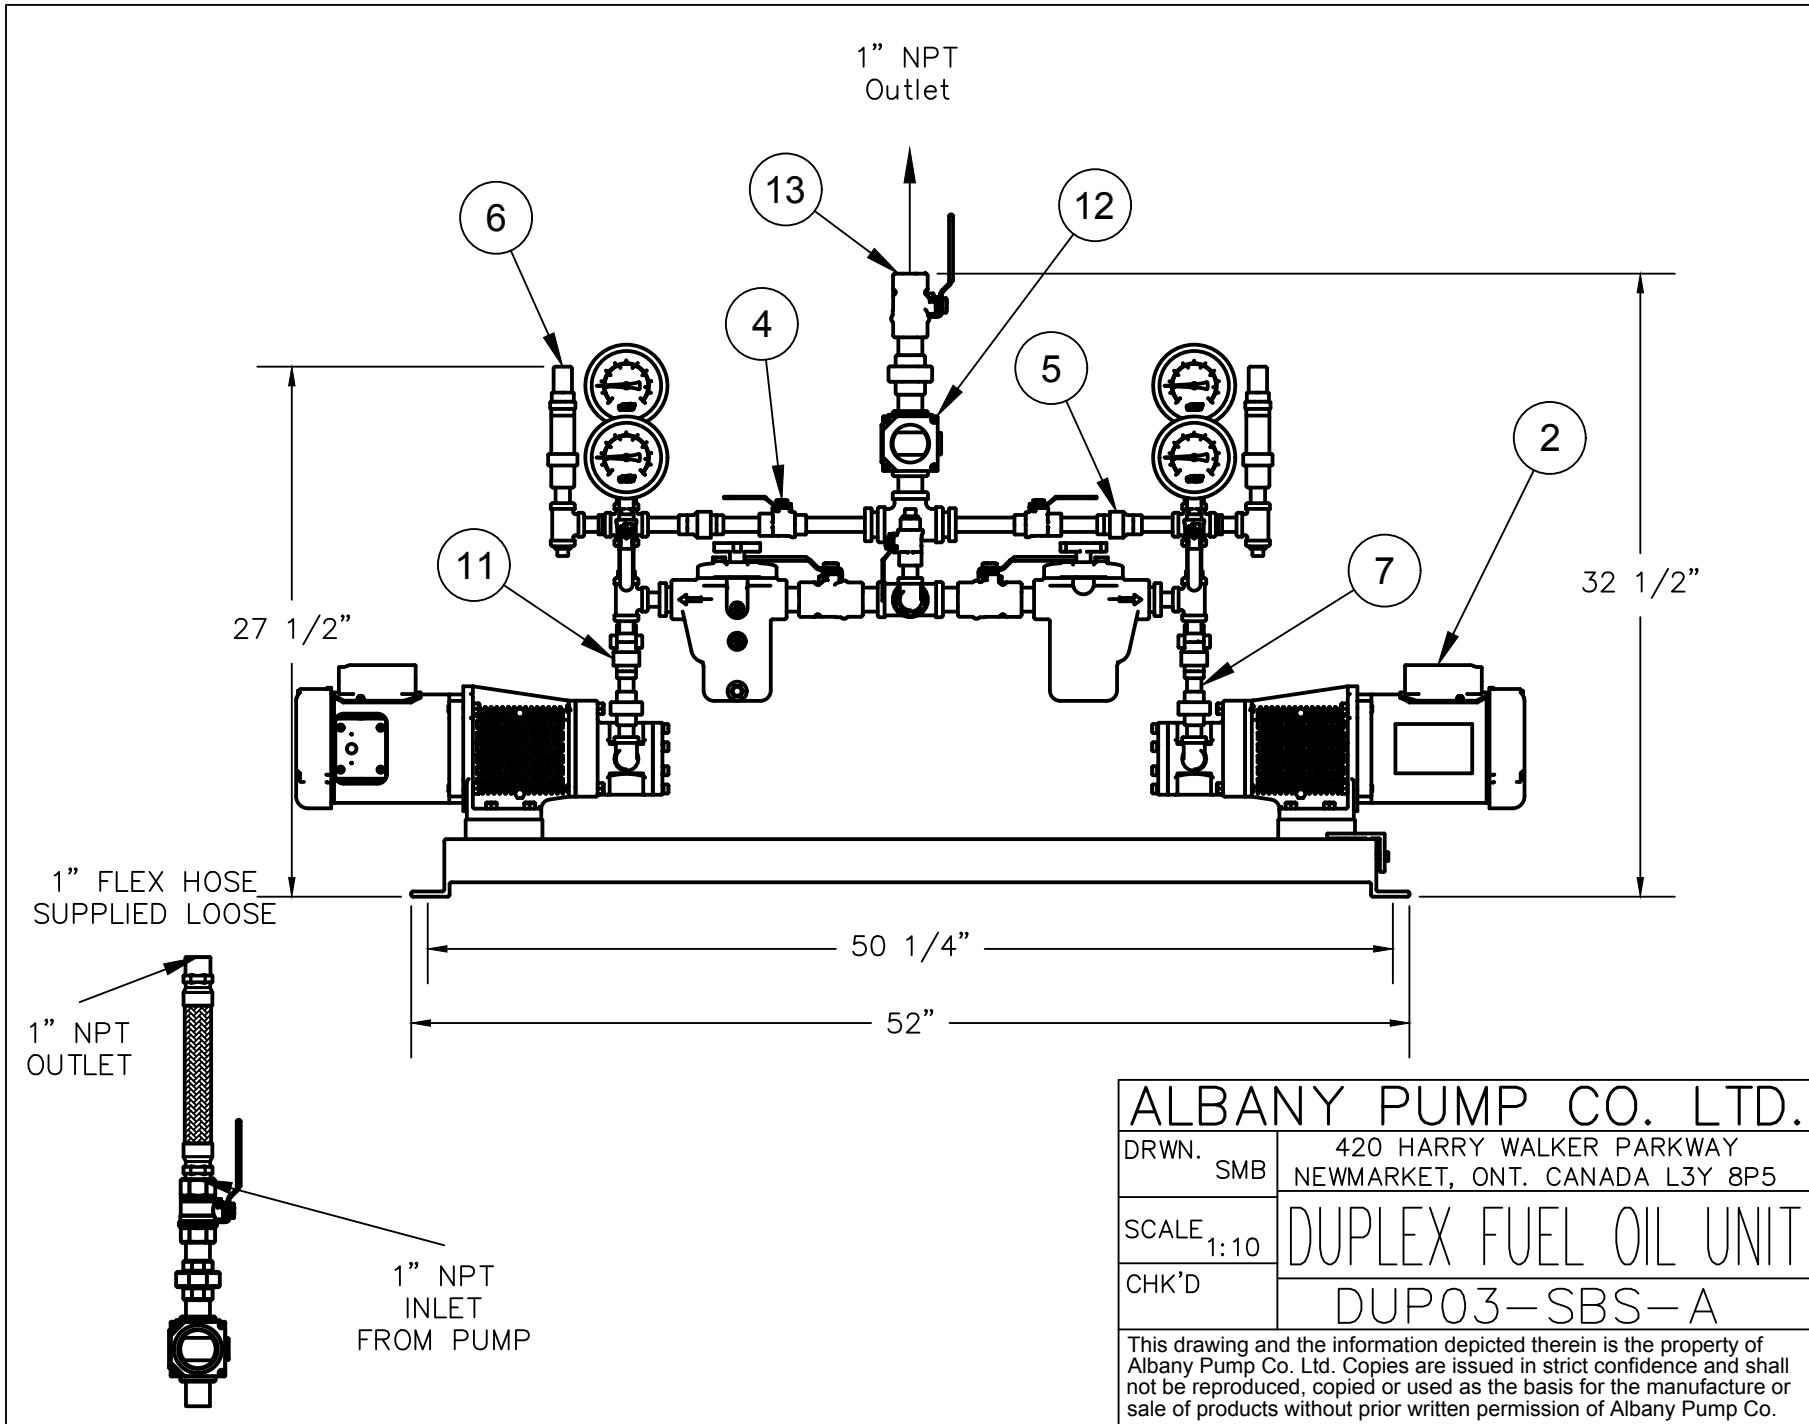

ALBANY PUMP CO. LTD.	
DRWN. SMB	420 HARRY WALKER PARKWAY NEWMARKET, ONT. CANADA L3Y 8P5
SCALE NONE	DUPLEX FUEL OIL UNIT
CHK'D	DUPO3-SBS-A

This drawing and the information depicted therein is the property of Albany Pump Co. Ltd. Copies are issued in strict confidence and shall not be reproduced, copied or used as the basis for the manufacture or sale of products without prior written permission of Albany Pump Co.

ALBANY PUMP CO. LTD.

DRWN. SMB

420 HARRY WALKER PARKWAY
NEWMARKET, ONT. CANADA L3Y 8P5

SCALE 1:10

DUPLX FUEL OIL UNIT

CHK'D

DUPO3-SBS-A

This drawing and the information depicted therein is the property of Albany Pump Co. Ltd. Copies are issued in strict confidence and shall not be reproduced, copied or used as the basis for the manufacture or sale of products without prior written permission of Albany Pump Co.

ALBANY PUMP CO. LTD.	
DRWN. SMB	420 HARRY WALKER PARKWAY NEWMARKET, ONT. CANADA L3Y 8P5
SCALE 1:10	DUPLIX FUEL OIL UNIT
CHK'D	DUPO3-SBS-A

This drawing and the information depicted therein is the property of Albany Pump Co. Ltd. Copies are issued in strict confidence and shall not be reproduced, copied or used as the basis for the manufacture or sale of products without prior written permission of Albany Pump Co.