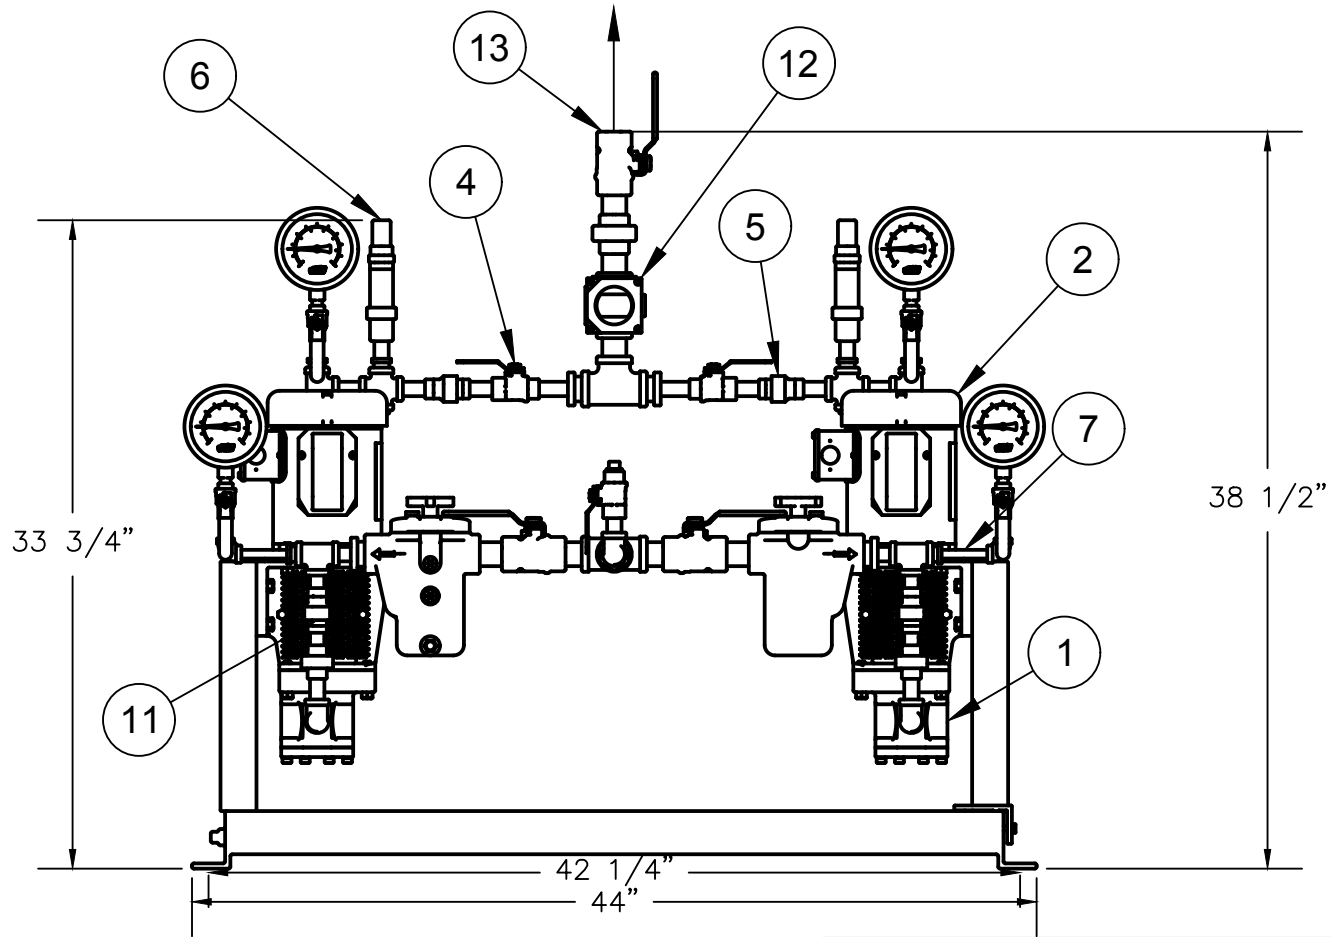

ALBANY PUMP CO. LTD.

DRWN. SMB

420 HARRY WALKER PARKWAY  
NEWMARKET, ONT. CANADA L3Y 8P5

SCALE NONE

DUPLIX FUEL OIL UNIT

CHK'D

DUPO3-SBS-C

This drawing and the information depicted therein is the property of Albany Pump Co. Ltd. Copies are issued in strict confidence and shall not be reproduced, copied or used as the basis for the manufacture or sale of products without prior written permission of Albany Pump Co.

1" NPT  
Outlet

1" FLEX HOSE  
SUPPLIED LOOSE

1" NPT  
OUTLET

1" NPT  
INLET  
FROM PUMP

ALBANY PUMP CO. LTD.

DRWN. SMB

420 HARRY WALKER PARKWAY  
NEWMARKET, ONT. CANADA L3Y 8P5

SCALE 1:10

ALBANY PUMP CO. LTD.	
DRWN. SMB	420 HARRY WALKER PARKWAY NEWMARKET, ONT. CANADA L3Y 8P5
SCALE 1:10	DUPLX FUEL OIL UNIT
CHK'D	DUPO3-SBS-C

This drawing and the information depicted therein is the property of Albany Pump Co. Ltd. Copies are issued in strict confidence and shall not be reproduced, copied or used as the basis for the manufacture or sale of products without prior written permission of Albany Pump Co.