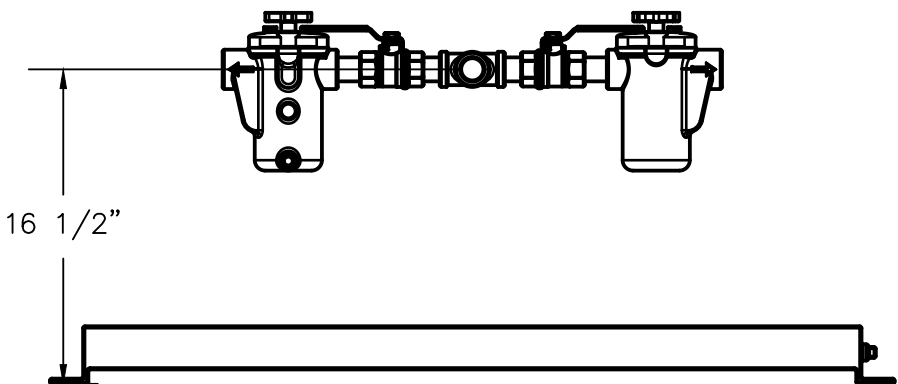

ALBANY PUMP CO. LTD.	
DRWN. SMB	420 HARRY WALKER PARKWAY NEWMARKET, ONT. CANADA L3Y 8P5
SCALE 1:10	DUPLX FUEL OIL UNIT
CHK'D	DUPO3-SBS-C

This drawing and the information depicted therein is the property of Albany Pump Co. Ltd. Copies are issued in strict confidence and shall not be reproduced, copied or used as the basis for the manufacture or sale of products without prior written permission of Albany Pump Co.