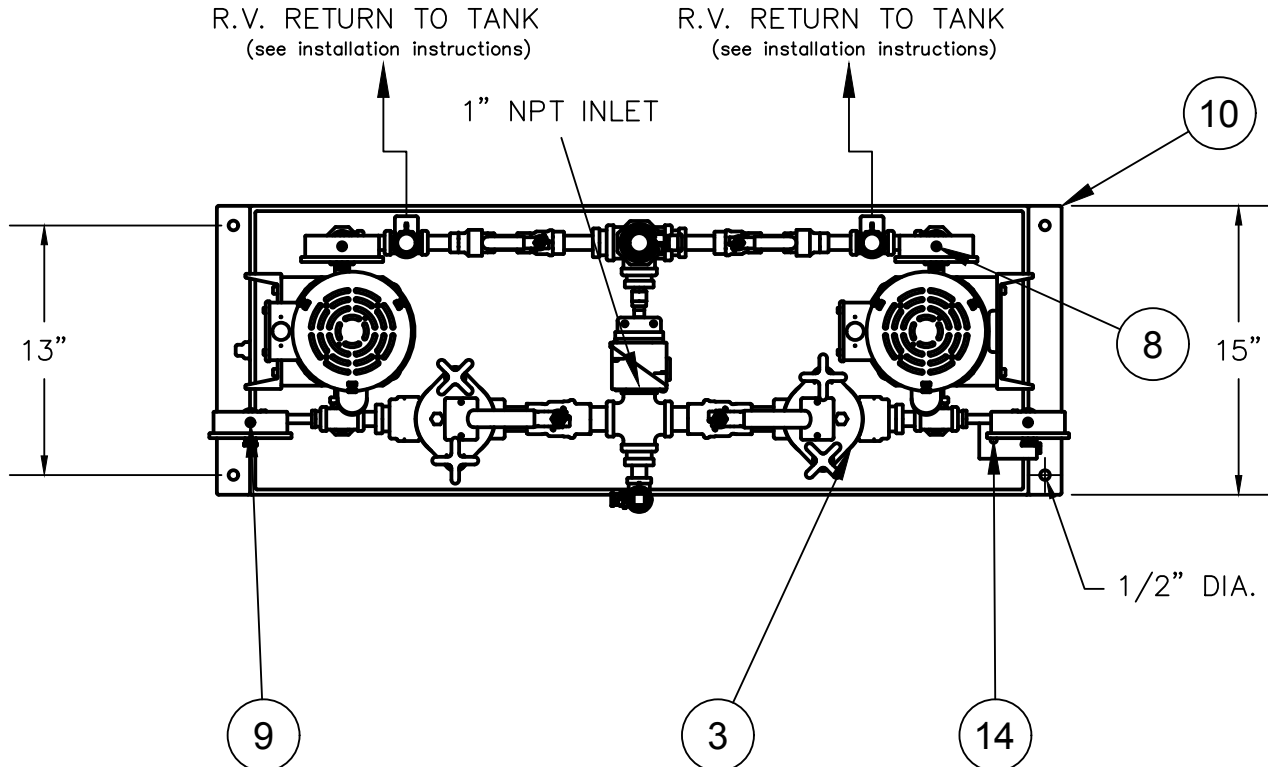

ALBANY PUMP CO. LTD.	
DRWN. SMB	420 HARRY WALKER PARKWAY NEWMARKET, ONT. CANADA L3Y 8P5
SCALE 1:10	DUPLX FUEL OIL UNIT
CHK'D	DUPO3-SBS-C

This drawing and the information depicted therein is the property of Albany Pump Co. Ltd. Copies are issued in strict confidence and shall not be reproduced, copied or used as the basis for the manufacture or sale of products without prior written permission of Albany Pump Co.