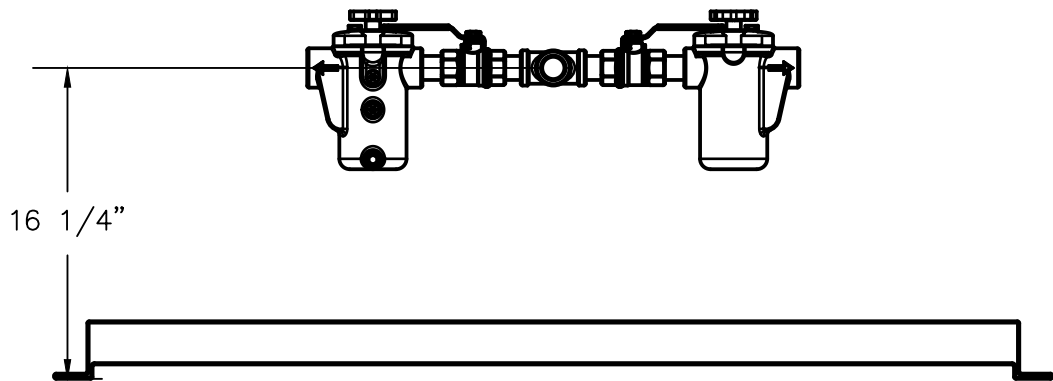

ALBANY PUMP CO. LTD.

DRWN. SMB

420 HARRY WALKER PARKWAY  
NEWMARKET, ONT. CANADA L3Y 8P5

SCALE 1:10

DUPLX FUEL OIL UNIT

CHK'D

DUP05-SBS-A

This drawing and the information depicted therein is the property of Albany Pump Co. Ltd. Copies are issued in strict confidence and shall not be reproduced, copied or used as the basis for the manufacture or sale of products without prior written permission of Albany Pump Co.

ALBANY PUMP CO. LTD.	
DRWN. SMB	420 HARRY WALKER PARKWAY NEWMARKET, ONT. CANADA L3Y 8P5
SCALE 1:10	DUPLIX FUEL OIL UNIT
CHK'D	DUP05-SBS-A

This drawing and the information depicted therein is the property of Albany Pump Co. Ltd. Copies are issued in strict confidence and shall not be reproduced, copied or used as the basis for the manufacture or sale of products without prior written permission of Albany Pump Co.