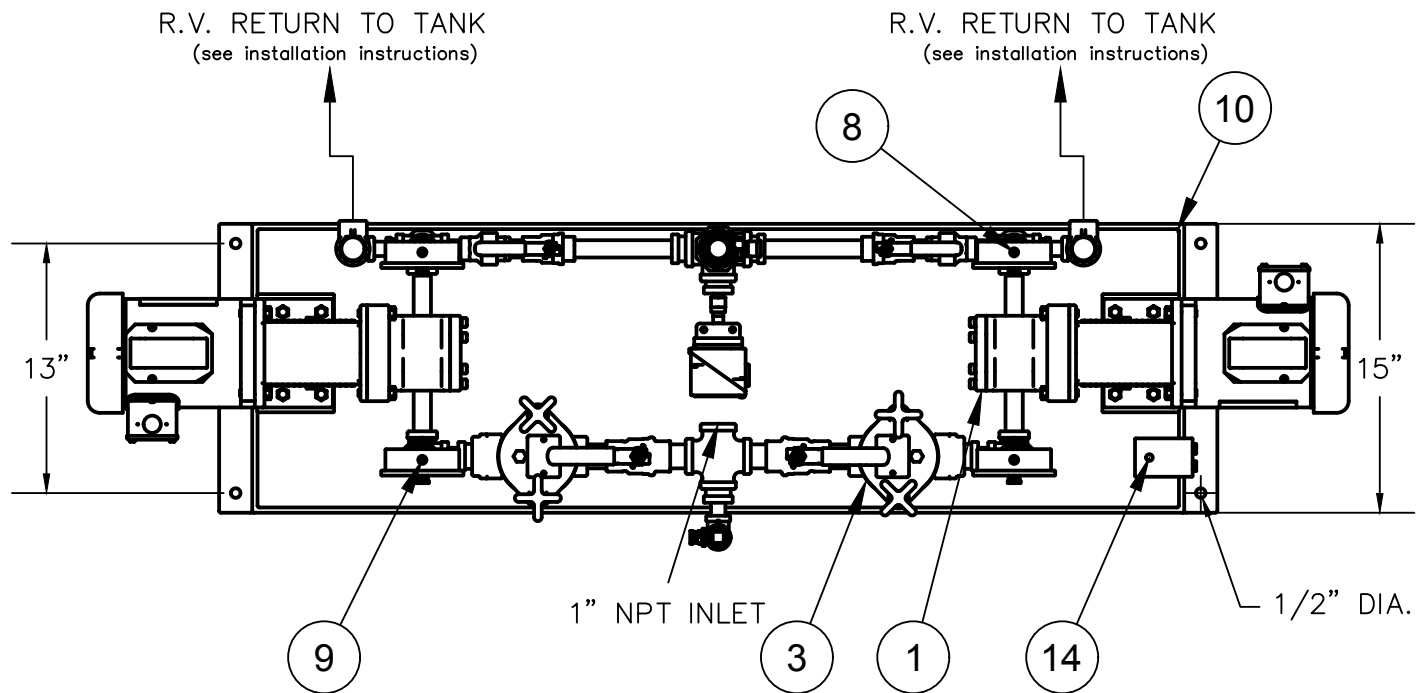

ALBANY PUMP CO. LTD.

DRWN. SMB

420 HARRY WALKER PARKWAY  
NEWMARKET, ONT. CANADA L3Y 8P5

SCALE 1:10

DUPLX FUEL OIL UNIT

CHK'D

DUP05-SBS-A

This drawing and the information depicted therein is the property of Albany Pump Co. Ltd. Copies are issued in strict confidence and shall not be reproduced, copied or used as the basis for the manufacture or sale of products without prior written permission of Albany Pump Co.

ALBANY PUMP CO. LTD.	
DRWN. SMB	420 HARRY WALKER PARKWAY NEWMARKET, ONT. CANADA L3Y 8P5
SCALE 1:10	DUPLIX FUEL OIL UNIT
CHK'D	DUP05-SBS-A

This drawing and the information depicted therein is the property of Albany Pump Co. Ltd. Copies are issued in strict confidence and shall not be reproduced, copied or used as the basis for the manufacture or sale of products without prior written permission of Albany Pump Co.