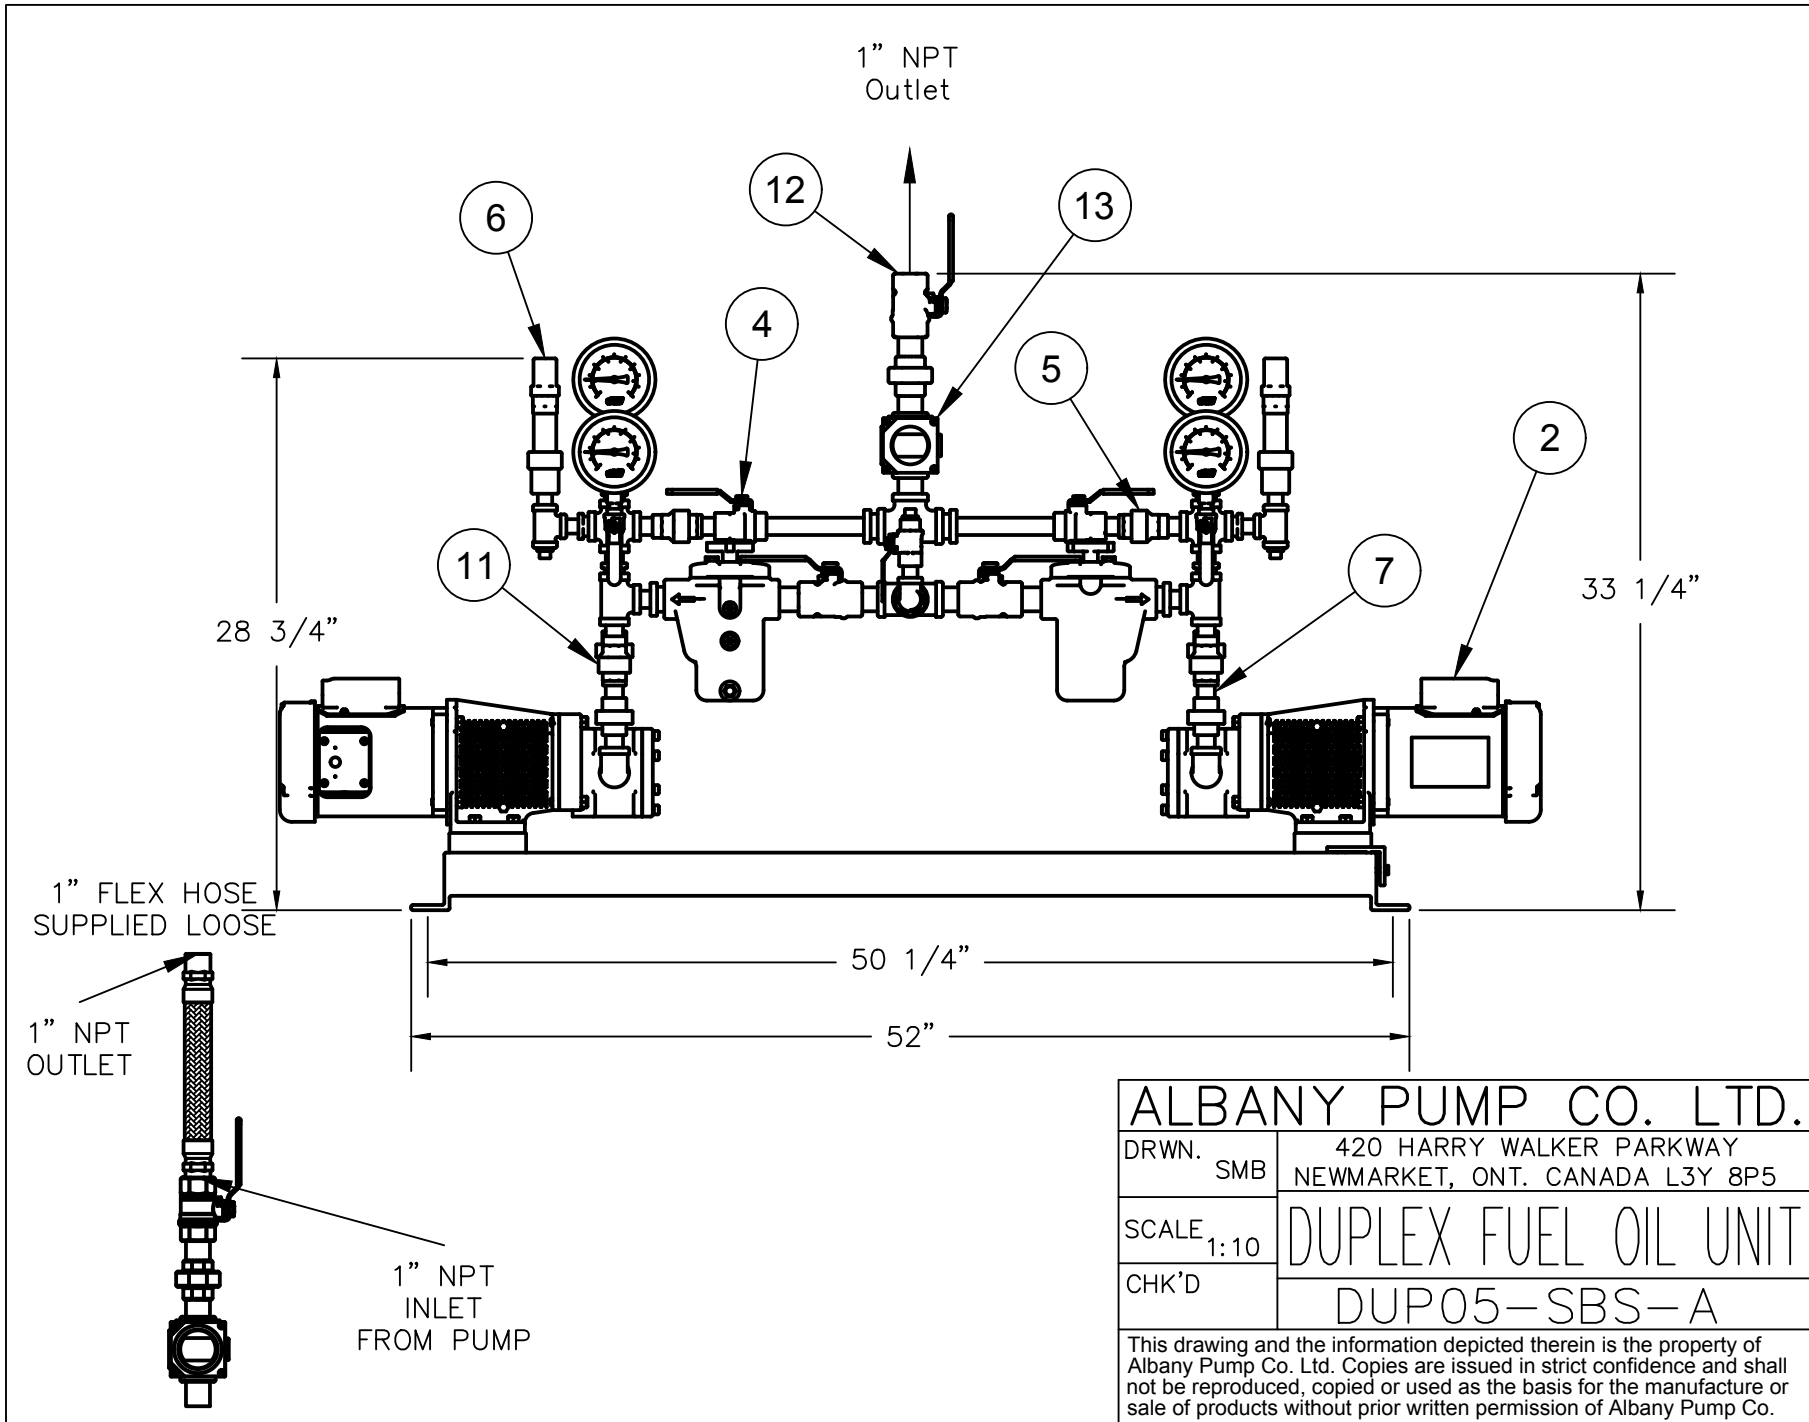

ALBANY PUMP CO. LTD.	
DRWN. SMB	420 HARRY WALKER PARKWAY NEWMARKET, ONT. CANADA L3Y 8P5
SCALE NONE	DUPLEX FUEL OIL UNIT
CHK'D	DUP05-SBS-A

This drawing and the information depicted therein is the property of Albany Pump Co. Ltd. Copies are issued in strict confidence and shall not be reproduced, copied or used as the basis for the manufacture or sale of products without prior written permission of Albany Pump Co.

ALBANY PUMP CO. LTD.

DRWN. SMB

420 HARRY WALKER PARKWAY  
NEWMARKET, ONT. CANADA L3Y 8P5

SCALE 1:10

DUPLX FUEL OIL UNIT

CHK'D

DUP05-SBS-A

This drawing and the information depicted therein is the property of Albany Pump Co. Ltd. Copies are issued in strict confidence and shall not be reproduced, copied or used as the basis for the manufacture or sale of products without prior written permission of Albany Pump Co.

ALBANY PUMP CO. LTD.	
DRWN. SMB	420 HARRY WALKER PARKWAY NEWMARKET, ONT. CANADA L3Y 8P5
SCALE 1:10	DUPLIX FUEL OIL UNIT
CHK'D	DUP05-SBS-A

This drawing and the information depicted therein is the property of Albany Pump Co. Ltd. Copies are issued in strict confidence and shall not be reproduced, copied or used as the basis for the manufacture or sale of products without prior written permission of Albany Pump Co.